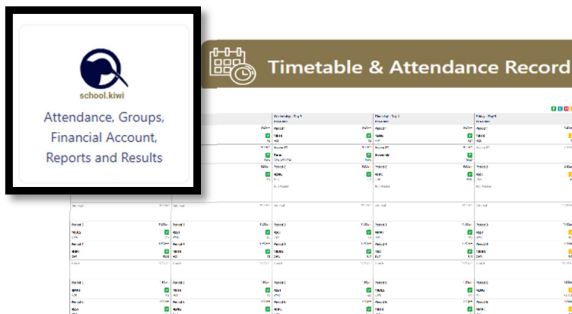

# ATTENDANCE RECORDS ON THE PARENT PORTAL

There are 3 key icons to look for on your daily dashboard:

## Report an Absence

- Notify school of any absence, illness or appointments
- Attendance records are correct according to MOE guidelines

## School Kiwi

- View daily attendance records by class/period
- Scroll through weekly attendance records