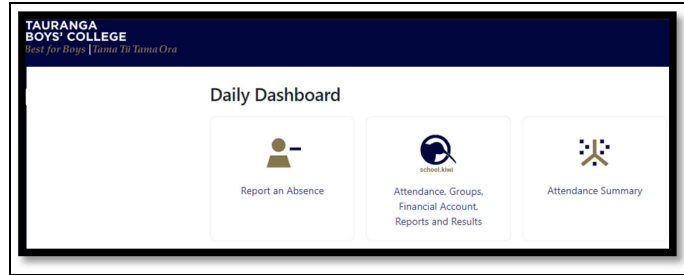

# ATTENDANCE RECORDS ON THE PARENT PORTAL

There are 3 key icons to look for on your daily dashboard: